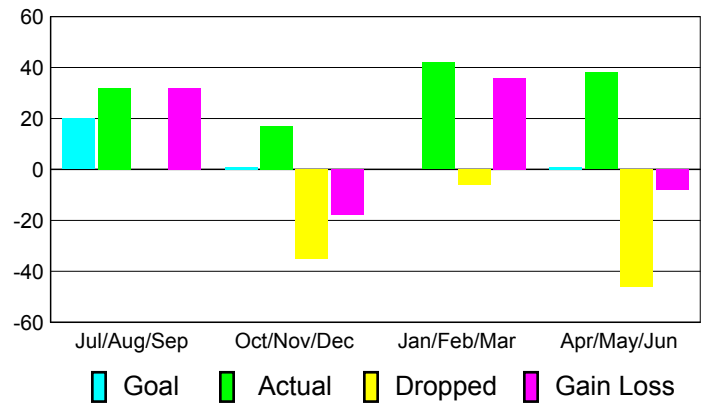

Membership Results 2010-2011

Goal, New, Dropped, Gain/Loss

Comparison of Membership Gain/Loss

Current Year Compared to the Previous Year