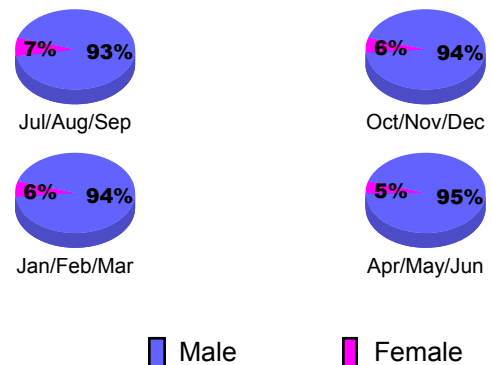

Gender Comparison 2010-2011