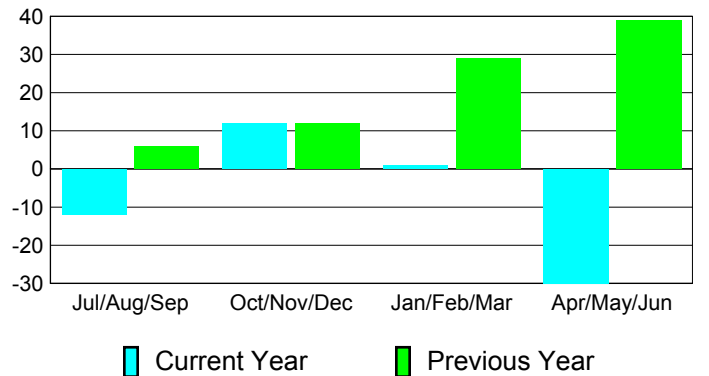

Gender Comparison 2010-2011

Male

Female