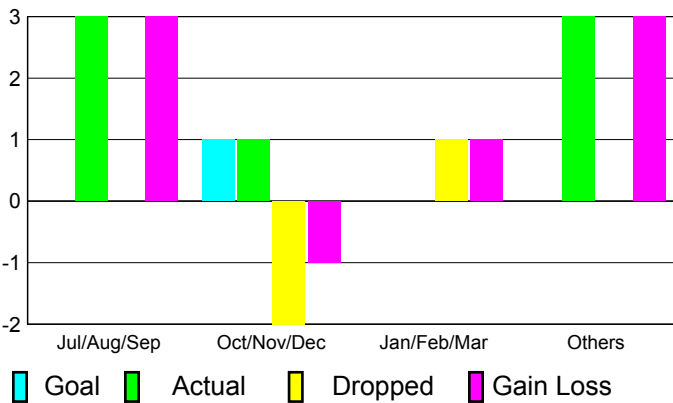

2010-2011 GMT Reports for District (or Undistricted) **District 351 LEBANON**

GMT: **SALIM J MOUSSAN**

Location: **LEBANON**

GMT CA: **6**

CLUBS

**Club Results
2010-2011**

**Clubs
2009-2010**

Month	New Club Goal	Actual New Clubs	Actual Dropped Clubs	Gain/Loss of Clubs	Gain/Loss of Clubs
Jul/Aug/Sep	0	3	0	3	1
Oct/Nov/Dec	1	1	-2	-1	1
Jan/Feb/Mar	0	0	1	1	0
Apr/May/June	0	3	0	3	2
Totals	1	7	-1	6	4

Club Results 2010-2011

Goal, New, Dropped, Gain/Loss

Comparison of Club Gain/Loss

Current Year Compared to the Previous Year