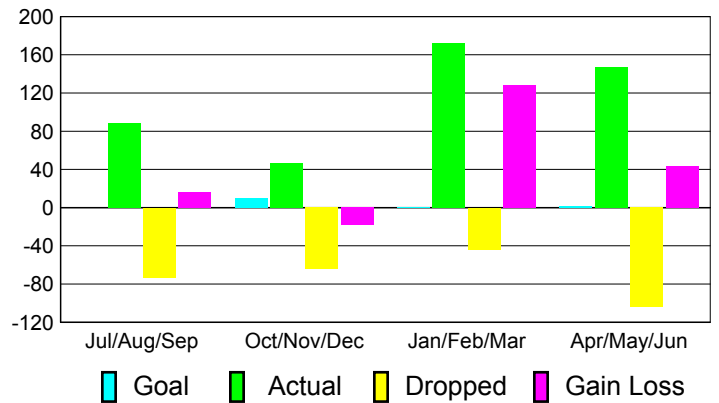

Membership Results 2010-2011

Goal, New, Dropped, Gain/Loss

Comparison of Membership Gain/Loss

Current Year Compared to the Previous Year