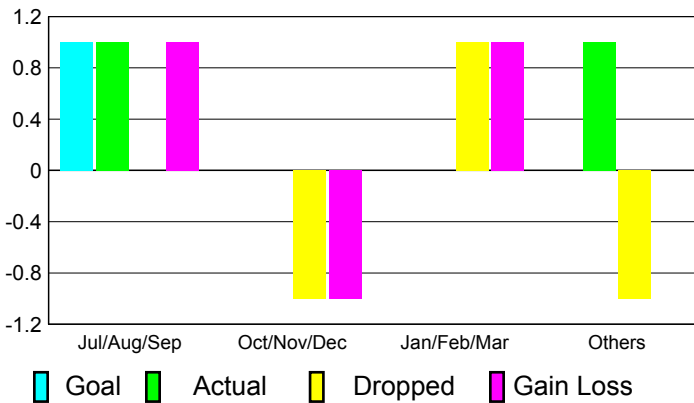

Club Results 2010-2011

Goal, New, Dropped, Gain/Loss

Comparison of Club Gain/Loss

Current Year Compared to the Previous Year

YTD Status Quo Clubs 2010-2011

Status Quo Clubs Compared to Status Quo Members

MEMBERSHIP