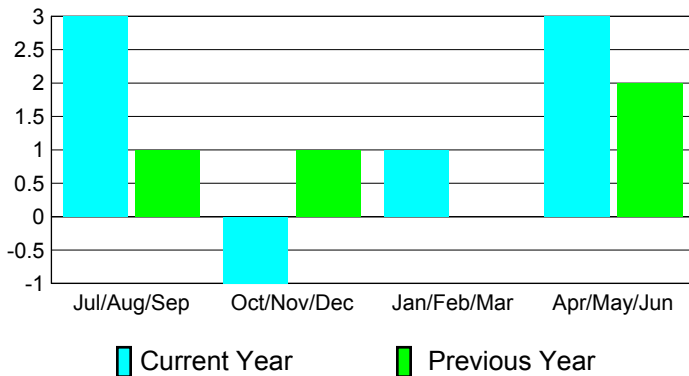

2010-2011 GMT Reports for District (or Undistricted) **District 351 LEBANON**

GMT: **SALIM J MOUSSAN**

Location: **LEBANON**

GMT CA: **6**

CLUBS

**Club Results
2010-2011**

**Clubs
2009-2010**

Month	New Club Goal	Actual New Clubs	Actual Dropped Clubs	Gain/Loss of Clubs	Gain/Loss of Clubs
Jul/Aug/Sep	0	3	0	3	1
Oct/Nov/Dec	1	1	-2	-1	1
Jan/Feb/Mar	0	0	1	1	0
Apr/May/June	0	3	0	3	2
Totals	1	7	-1	6	4

Club Results 2010-2011

Goal, New, Dropped, Gain/Loss

Comparison of Club Gain/Loss

Current Year Compared to the Previous Year

YTD Status Quo Clubs 2010-2011

Status Quo Clubs Compared to Status Quo Members

MEMBERSHIP

**Membership Results
2010-2011**

**Membership
2009-2010**

Month	Net Memb Goal	Actual New Memb	Actual Dropped Memb	Gain/Loss of Memb	Gain/Loss of Memb
Jul/Aug/Sep	0	89	-73	16	23
Oct/Nov/Dec	10	46	-64	-18	-15
Jan/Feb/Mar	1	172	-44	128	19
Apr/May/June	2	147	-104	43	97
Totals	13	454	-285	169	124

Membership Results 2010-2011

Goal, New, Dropped, Gain/Loss

Comparison of Membership Gain/Loss

Current Year Compared to the Previous Year

Gender Comparison 2010-2011

Jul/Aug/Sep

Oct/Nov/Dec

Jan/Feb/Mar

Apr/May/June

Male

Female