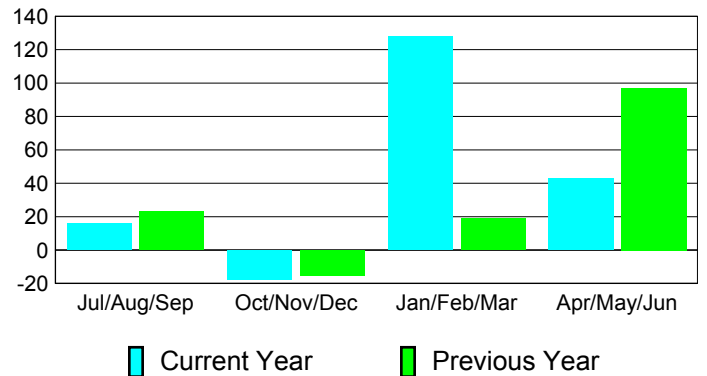

Gender Comparison 2010-2011

Jul/Aug/Sep

Oct/Nov/Dec

Jan/Feb/Mar

Apr/May/June

Male

Female