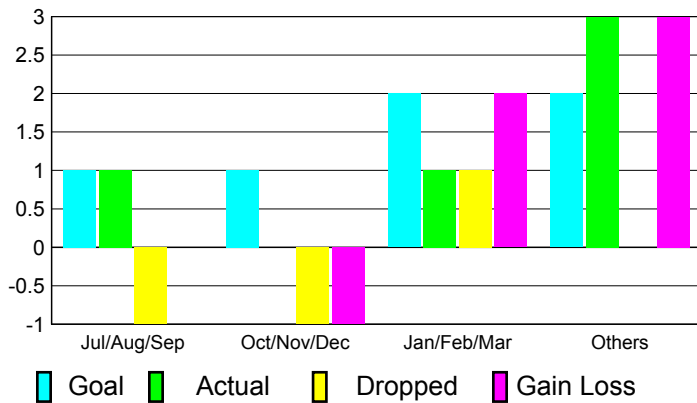

GMT: **SALIM J MOUSSAN**

Location: **MOROCCO**

GMT CA: **6**

CLUBS

**Club Results
2010-2011**

**Clubs
2009-2010**

Month	New Club Goal	Actual New Clubs	Actual Dropped Clubs	Gain/Loss of Clubs	Gain/Loss of Clubs
Jul/Aug/Sep	1	1	-1	0	2
Oct/Nov/Dec	1	0	-1	-1	1
Jan/Feb/Mar	2	1	1	2	2
Apr/May/June	2	3	0	3	0
Totals	6	5	-1	4	5

Club Results 2010-2011

Goal, New, Dropped, Gain/Loss

Comparison of Club Gain/Loss

Current Year Compared to the Previous Year

YTD Status Quo Clubs 2010-2011

Status Quo Clubs Compared to Status Quo Members

MEMBERSHIP