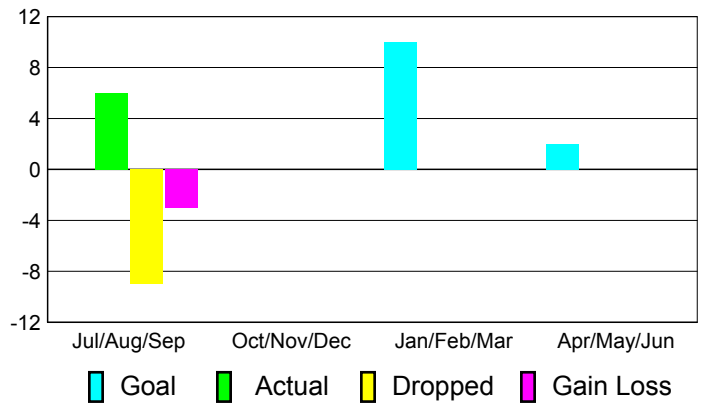

Membership Results 2010-2011

Goal, New, Dropped, Gain/Loss

Comparison of Membership Gain/Loss

Current Year Compared to the Previous Year