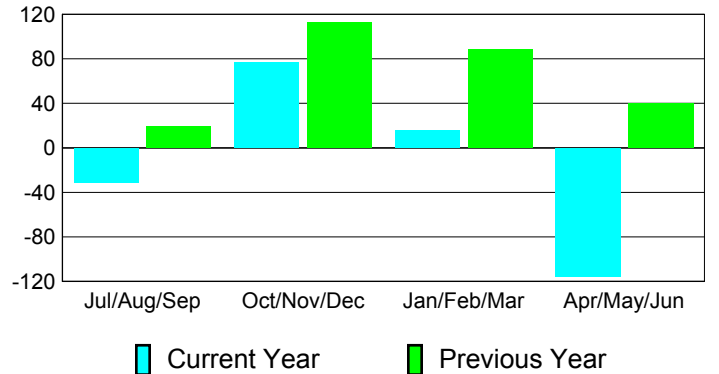

Gender Comparison 2010-2011

Jul/Aug/Sep

Oct/Nov/Dec

Jan/Feb/Mar

Apr/May/June

Male

Female