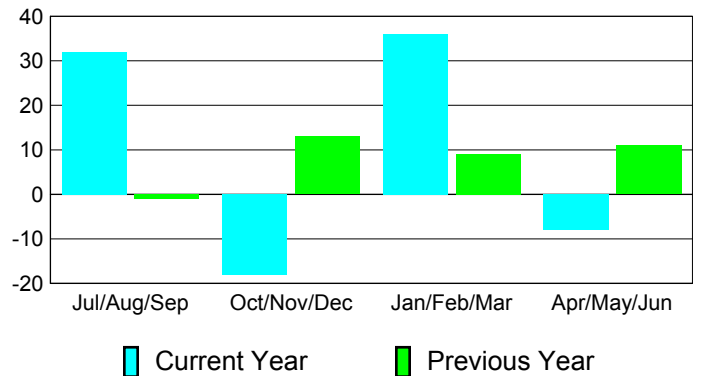

Gender Comparison 2010-2011

Jul/Aug/Sep

Oct/Nov/Dec

Jan/Feb/Mar

Apr/May/June

Male

Female