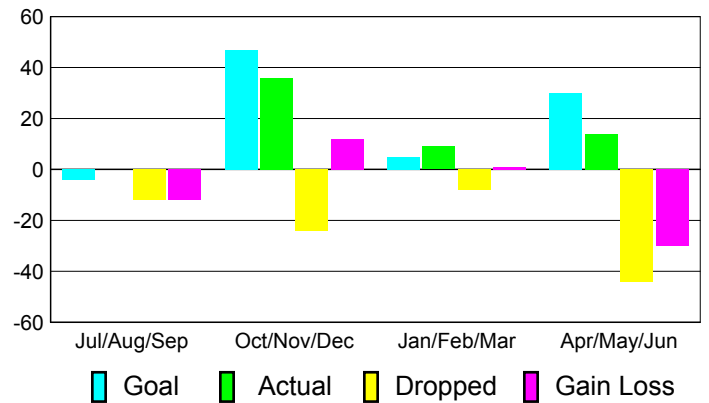

Membership Results 2010-2011

Goal, New, Dropped, Gain/Loss

Comparison of Membership Gain/Loss

Current Year Compared to the Previous Year