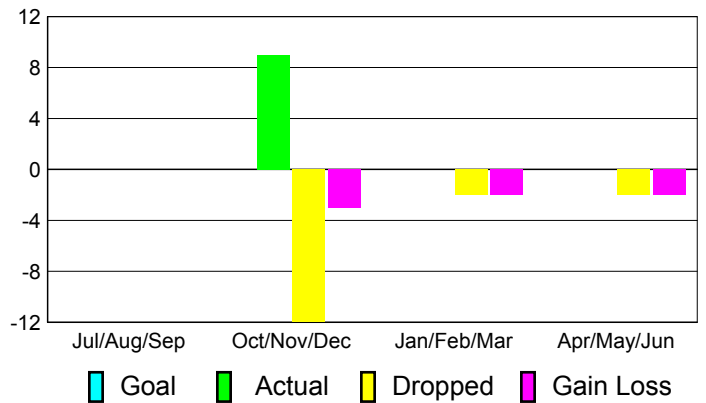

Membership Results 2010-2011

Goal, New, Dropped, Gain/Loss