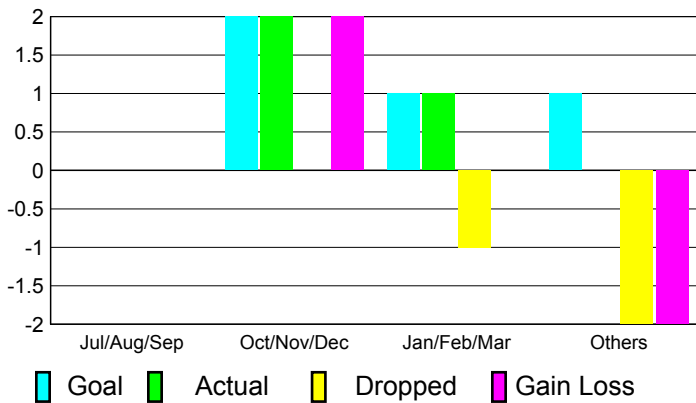

2010-2011 GMT Reports for District (or Undistricted) **District 352**

GMT: **SALIM J MOUSSAN**

Location: **ARAB REP OF EGYPT**

GMT CA: **6**

CLUBS

**Club Results
2010-2011**

**Clubs
2009-2010**

Month	New Club Goal	Actual New Clubs	Actual Dropped Clubs	Gain/Loss of Clubs	Gain/Loss of Clubs
Jul/Aug/Sep	0	0	0	0	1
Oct/Nov/Dec	2	2	0	2	4
Jan/Feb/Mar	1	1	-1	0	2
Apr/May/June	1	0	-2	-2	1
Totals	4	3	-3	0	8

Club Results 2010-2011

Goal, New, Dropped, Gain/Loss

Comparison of Club Gain/Loss

Current Year Compared to the Previous Year