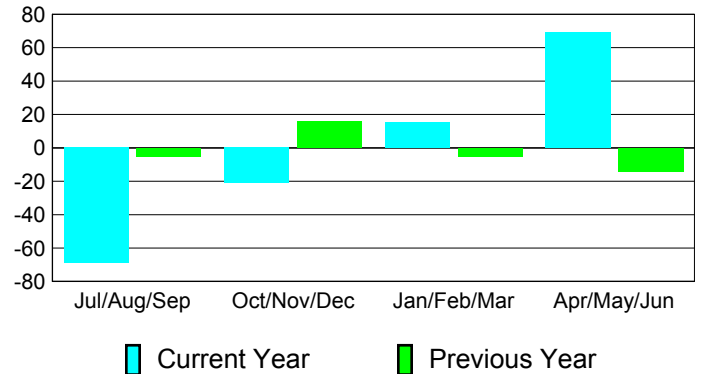

Gender Comparison 2010-2011

Male

Female