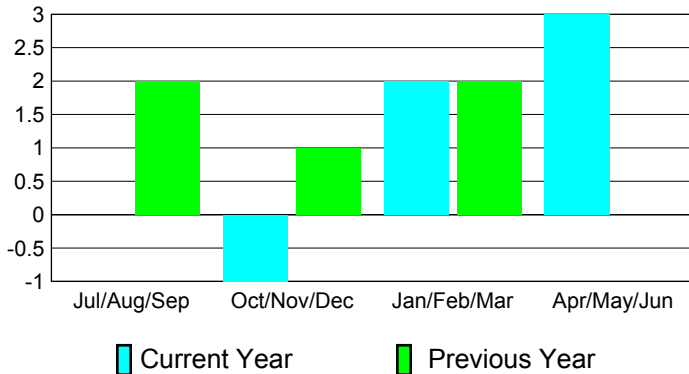

2010-2011 GMT Reports for District (or Undistricted) **District 416**

GMT: **SALIM J MOUSSAN**

Location: **MOROCCO**

GMT CA: **6**

CLUBS

**Club Results
2010-2011**

**Clubs
2009-2010**

Month	New Club Goal	Actual New Clubs	Actual Dropped Clubs	Gain/Loss of Clubs	Gain/Loss of Clubs
Jul/Aug/Sep	1	1	-1	0	2
Oct/Nov/Dec	1	0	-1	-1	1
Jan/Feb/Mar	2	1	1	2	2
Apr/May/June	2	3	0	3	0
Totals	6	5	-1	4	5

Club Results 2010-2011

Goal, New, Dropped, Gain/Loss

Comparison of Club Gain/Loss

Current Year Compared to the Previous Year

YTD Status Quo Clubs 2010-2011

Status Quo Clubs Compared to Status Quo Members

MEMBERSHIP

**Membership Results
2010-2011**

**Membership
2009-2010**

Month	Net Memb Goal	Actual New Memb	Actual Dropped Memb	Gain/Loss of Memb	Gain/Loss of Memb
Jul/Aug/Sep	25	33	-23	10	50
Oct/Nov/Dec	25	15	-57	-42	21
Jan/Feb/Mar	45	71	-16	55	51
Apr/May/June	45	107	-36	71	-10
Totals	140	226	-132	94	112

Membership Results 2010-2011

Goal, New, Dropped, Gain/Loss

Comparison of Membership Gain/Loss

Current Year Compared to the Previous Year

Gender Comparison 2010-2011

Jul/Aug/Sep

Oct/Nov/Dec

Jan/Feb/Mar

Apr/May/June

Male

Female