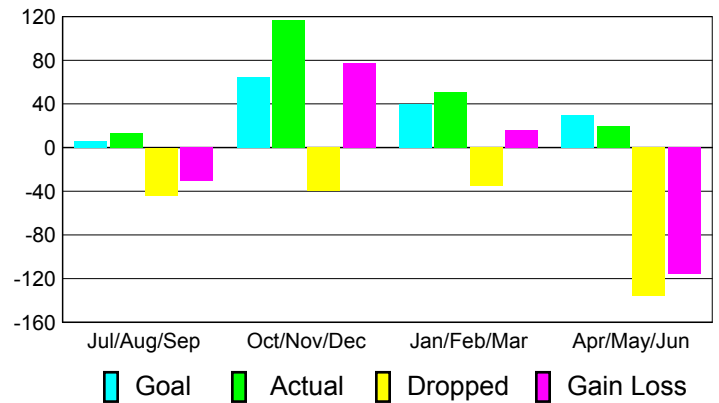

Membership Results 2010-2011

Goal, New, Dropped, Gain/Loss

Comparison of Membership Gain/Loss

Current Year Compared to the Previous Year