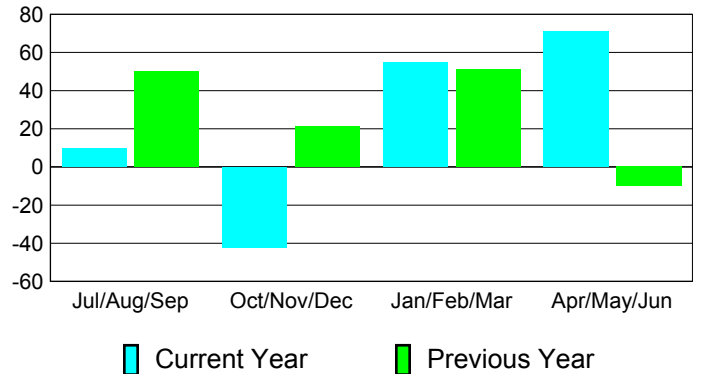

Gender Comparison 2010-2011

Jul/Aug/Sep

Oct/Nov/Dec

Jan/Feb/Mar

Apr/May/June

Male

Female