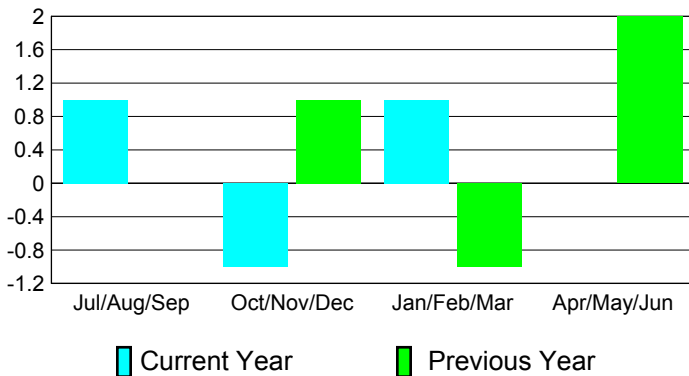

Club Results 2010-2011

Goal, New, Dropped, Gain/Loss

Comparison of Club Gain/Loss

Current Year Compared to the Previous Year

YTD Status Quo Clubs 2010-2011

Status Quo Clubs Compared to Status Quo Members

MEMBERSHIP