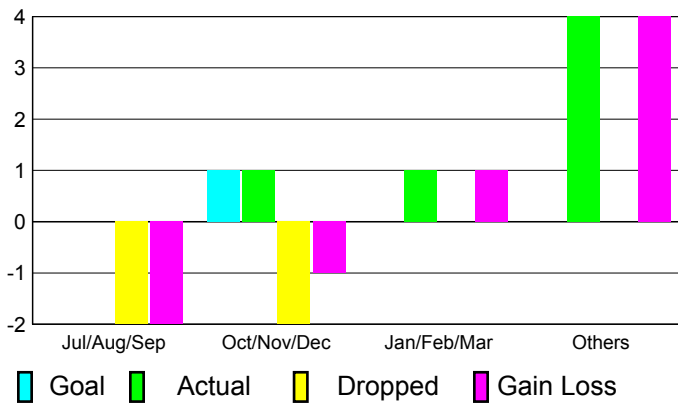

2010-2011 GMT Reports for District (or Undistricted) **District 414**

GMT: **SALIM J MOUSSAN**

Location: **TUNISIA**

GMT CA: **6**

CLUBS

**Club Results
2010-2011**

**Clubs
2009-2010**

Month	New Club Goal	Actual New Clubs	Actual Dropped Clubs	Gain/Loss of Clubs	Gain/Loss of Clubs
Jul/Aug/Sep	0	0	-2	-2	0
Oct/Nov/Dec	1	1	-2	-1	1
Jan/Feb/Mar	0	1	0	1	0
Apr/May/June	0	4	0	4	0
Totals	1	6	-4	2	1

Club Results 2010-2011

Goal, New, Dropped, Gain/Loss

Comparison of Club Gain/Loss

Current Year Compared to the Previous Year